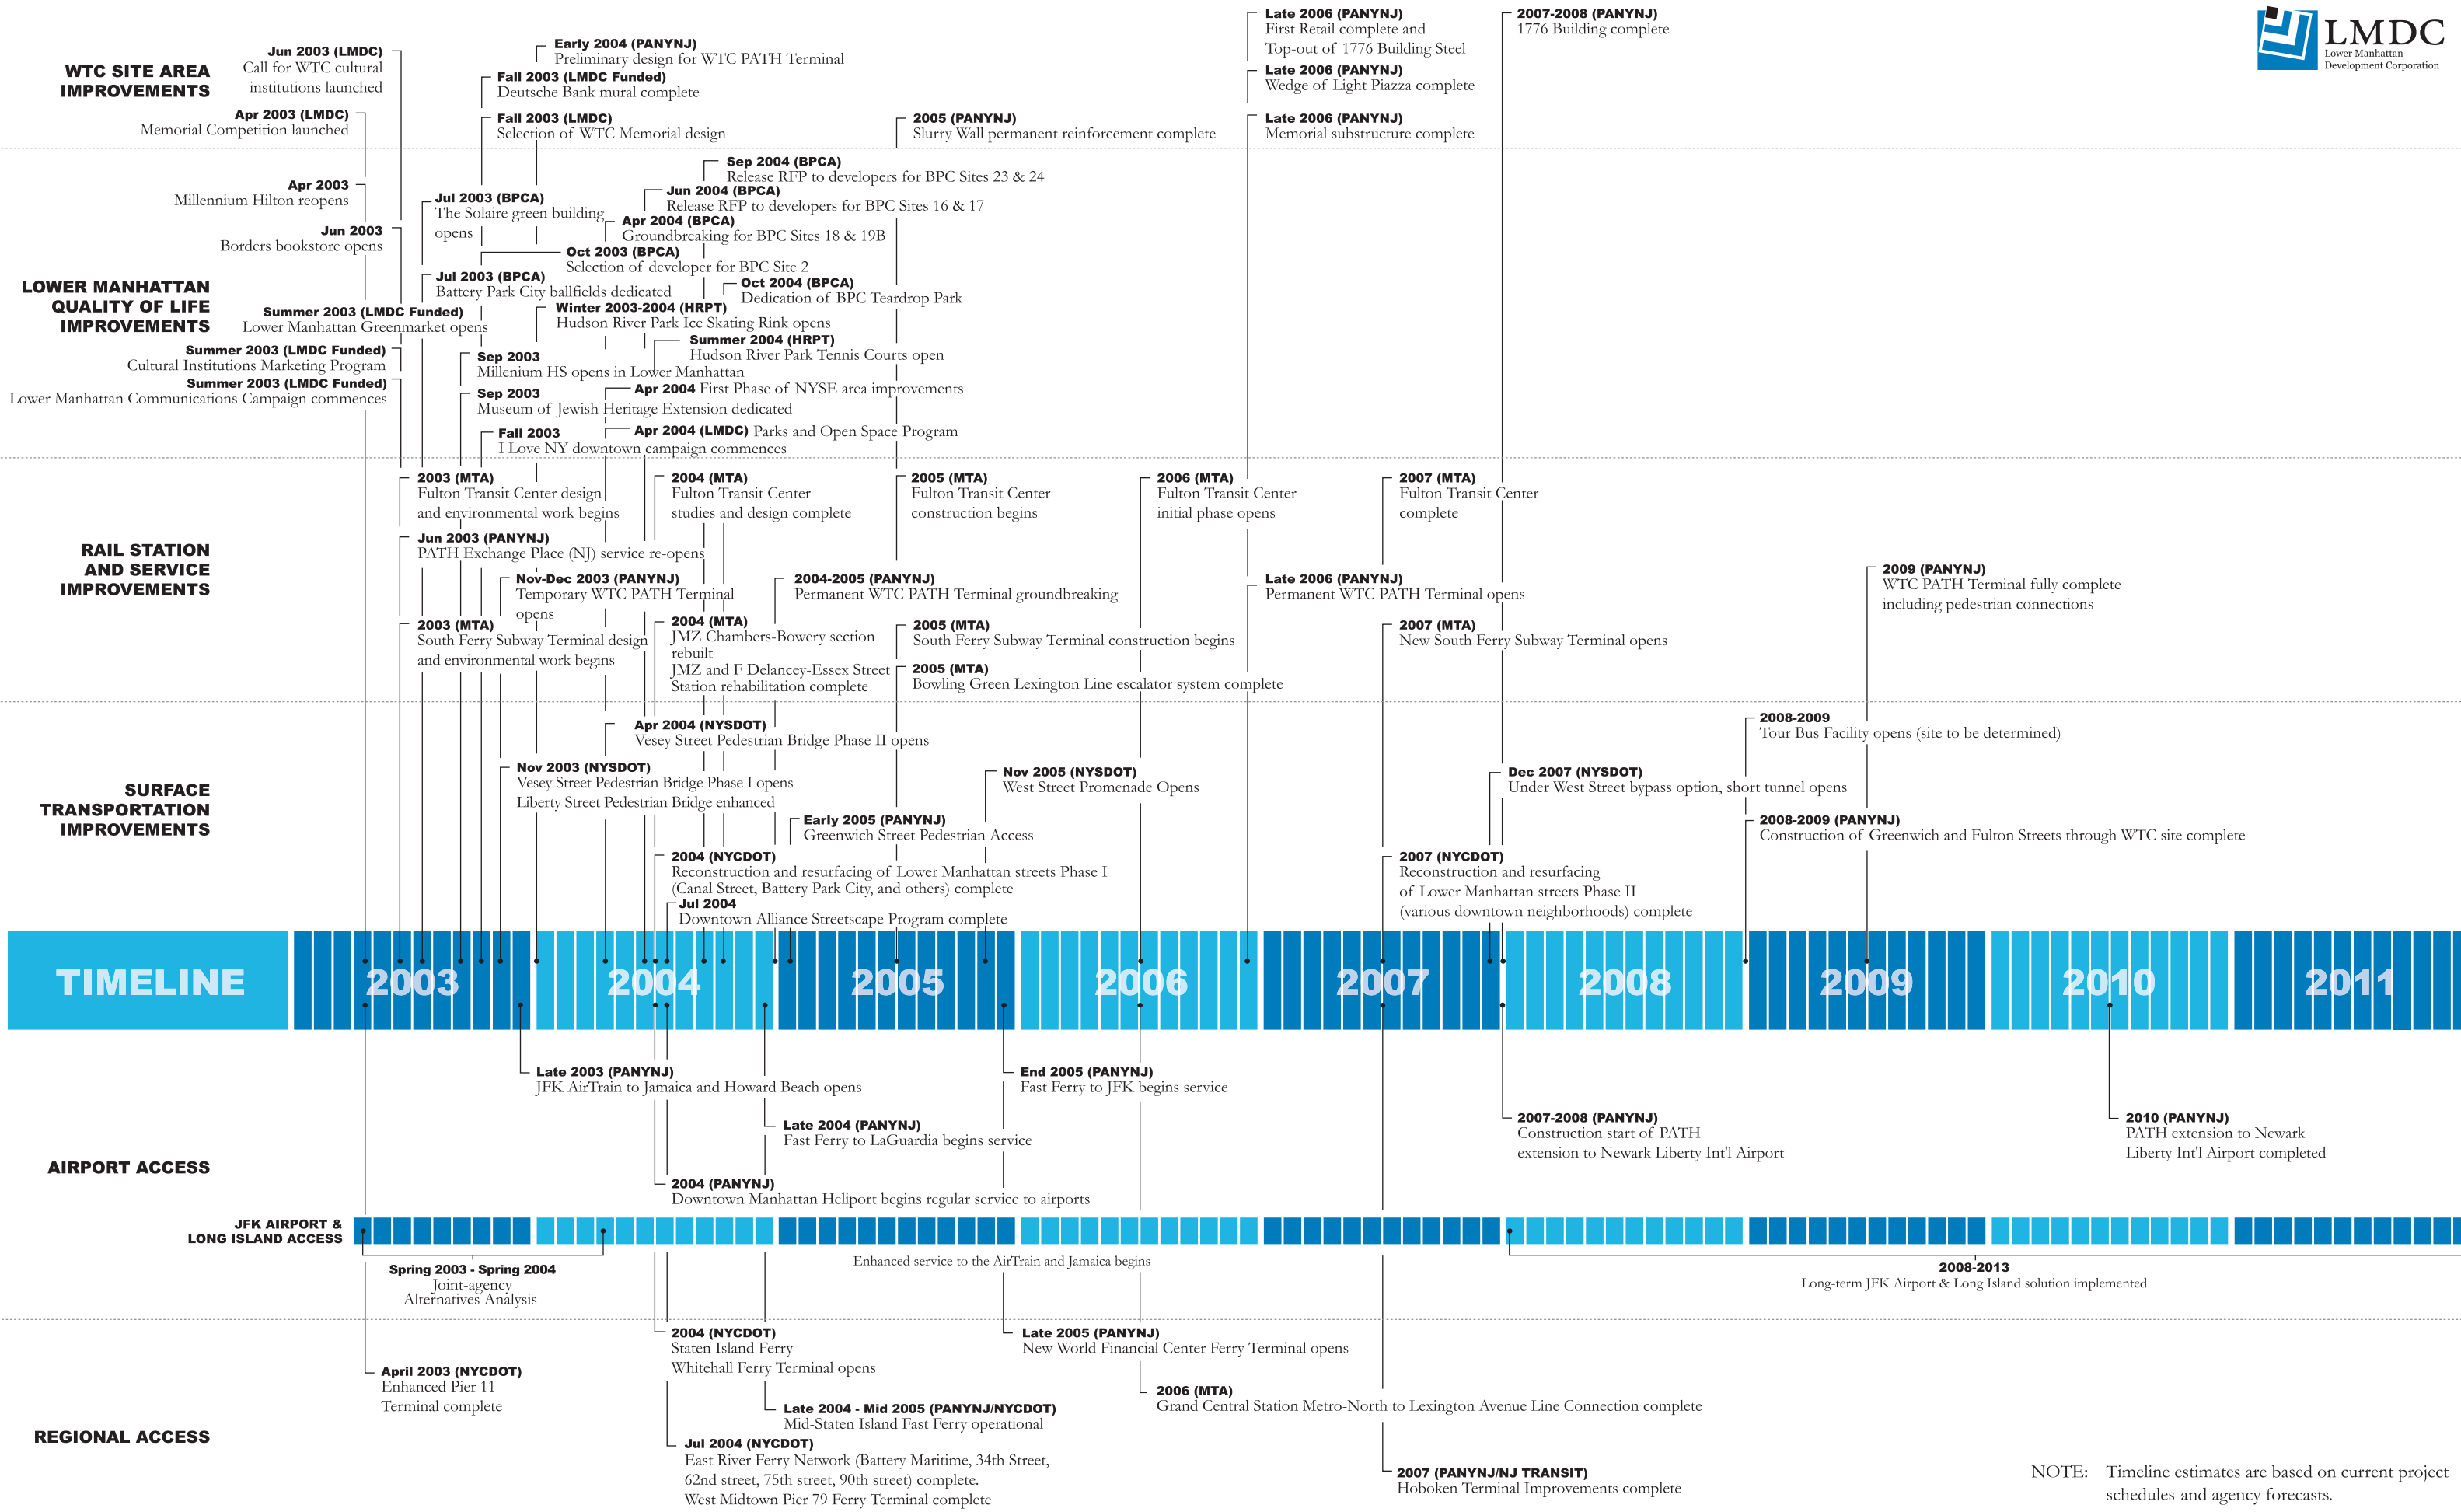

# Timeline of Lower Manhattan Improvements 2003-2011

NOTE: Timeline estimates are based on current project schedules and agency forecasts.