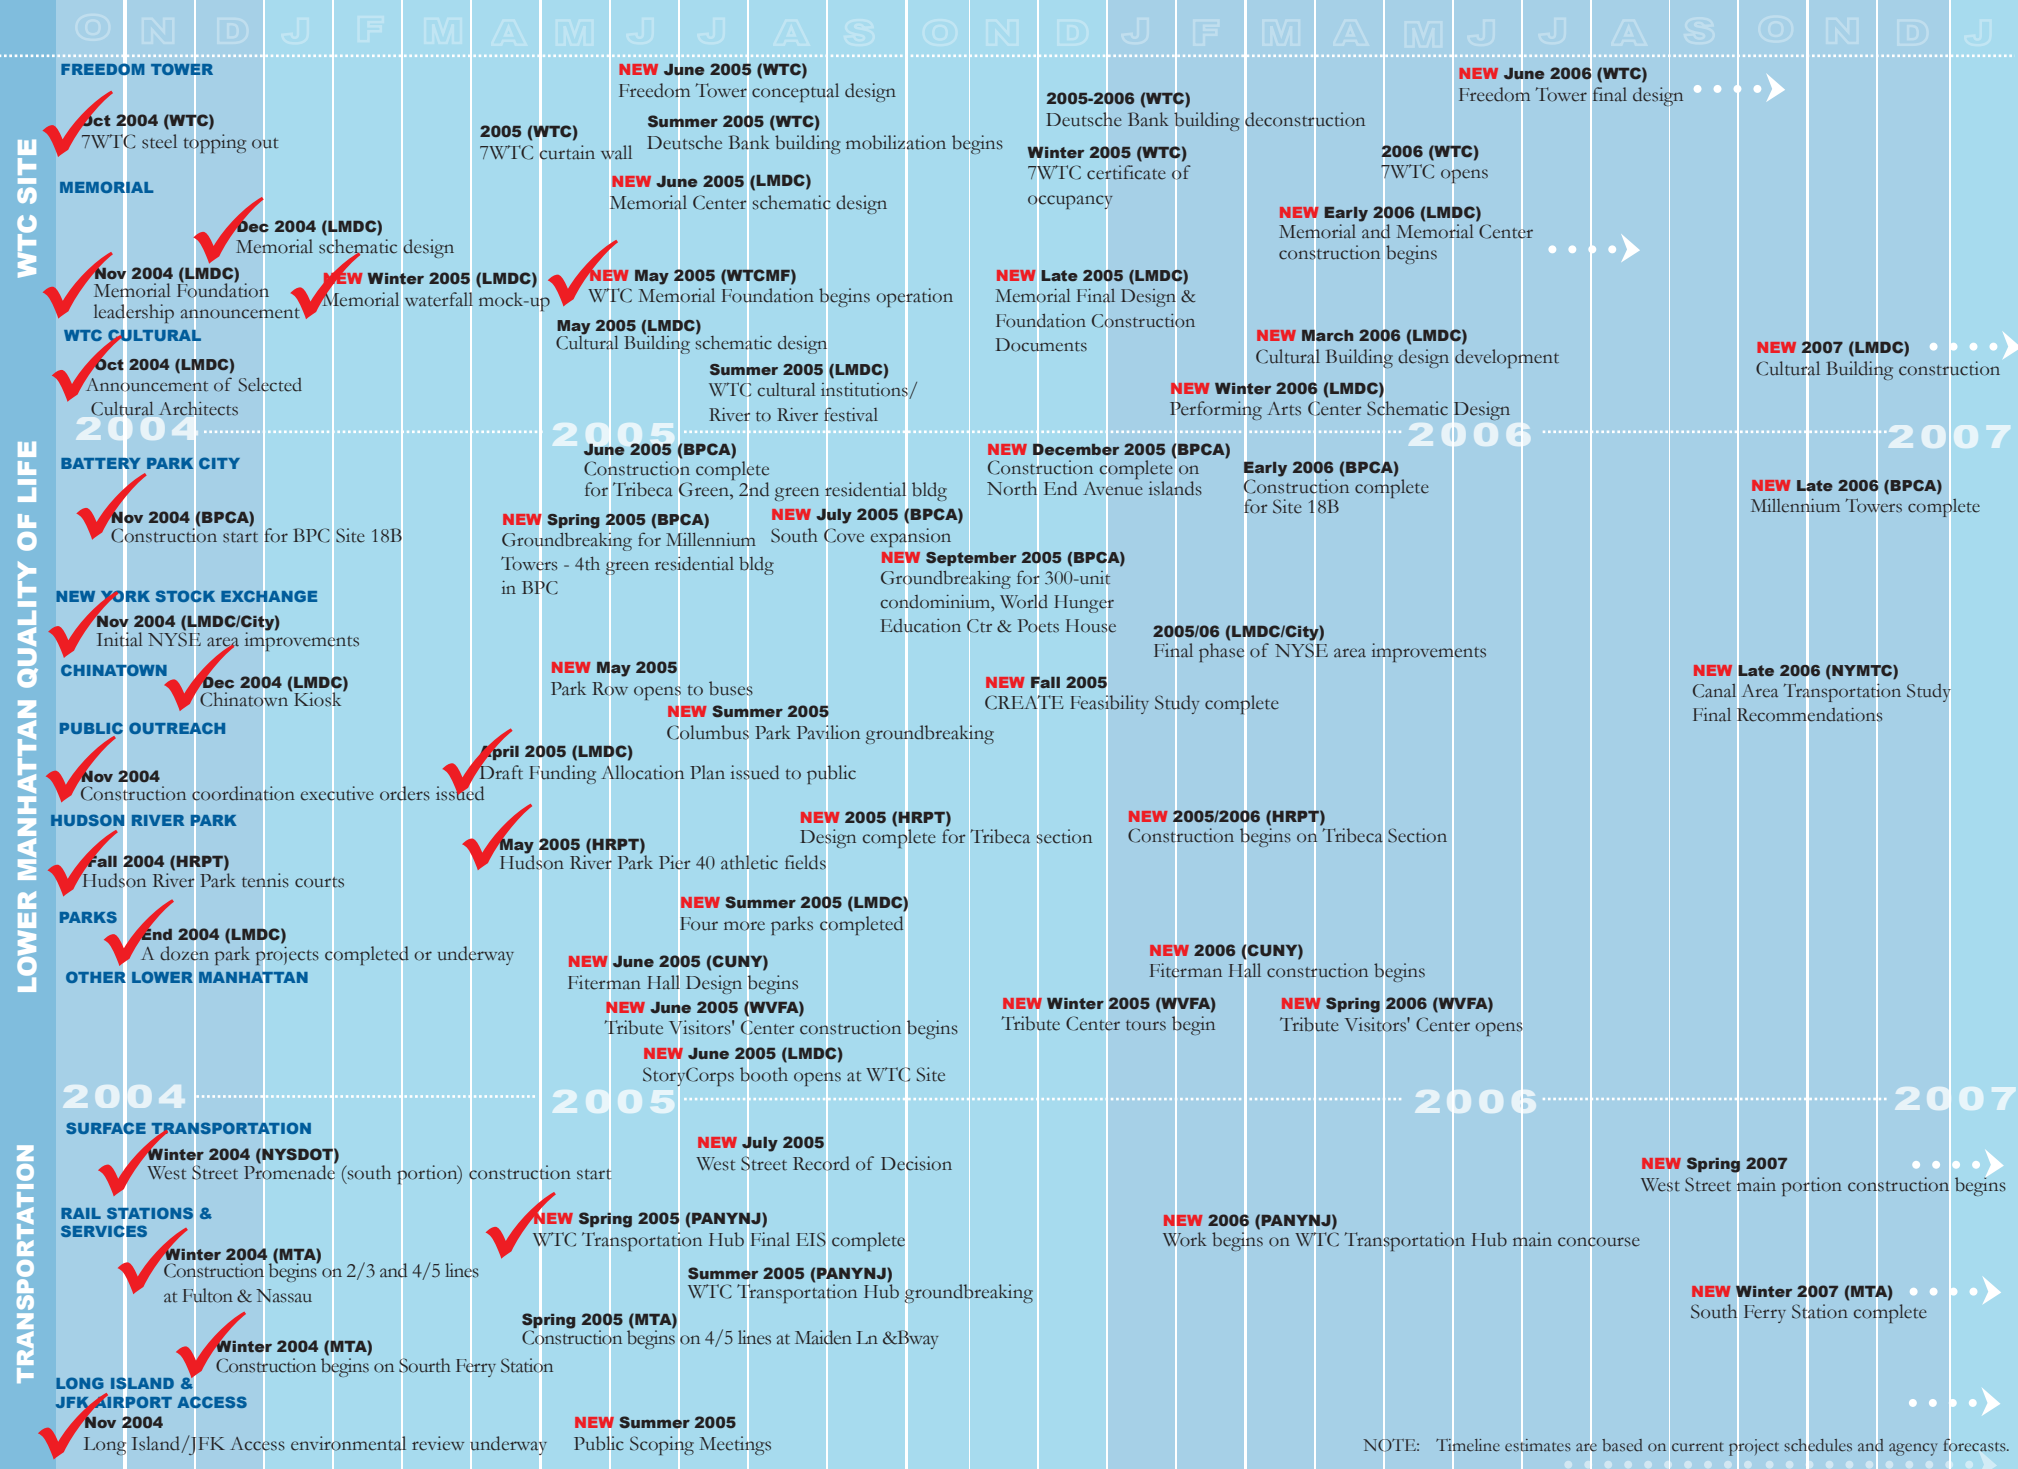

Timeline of Lower Manhattan Improvements

Updated May 2005

NOTE: Timeline estimates are based on current project schedules and agency forecasts.